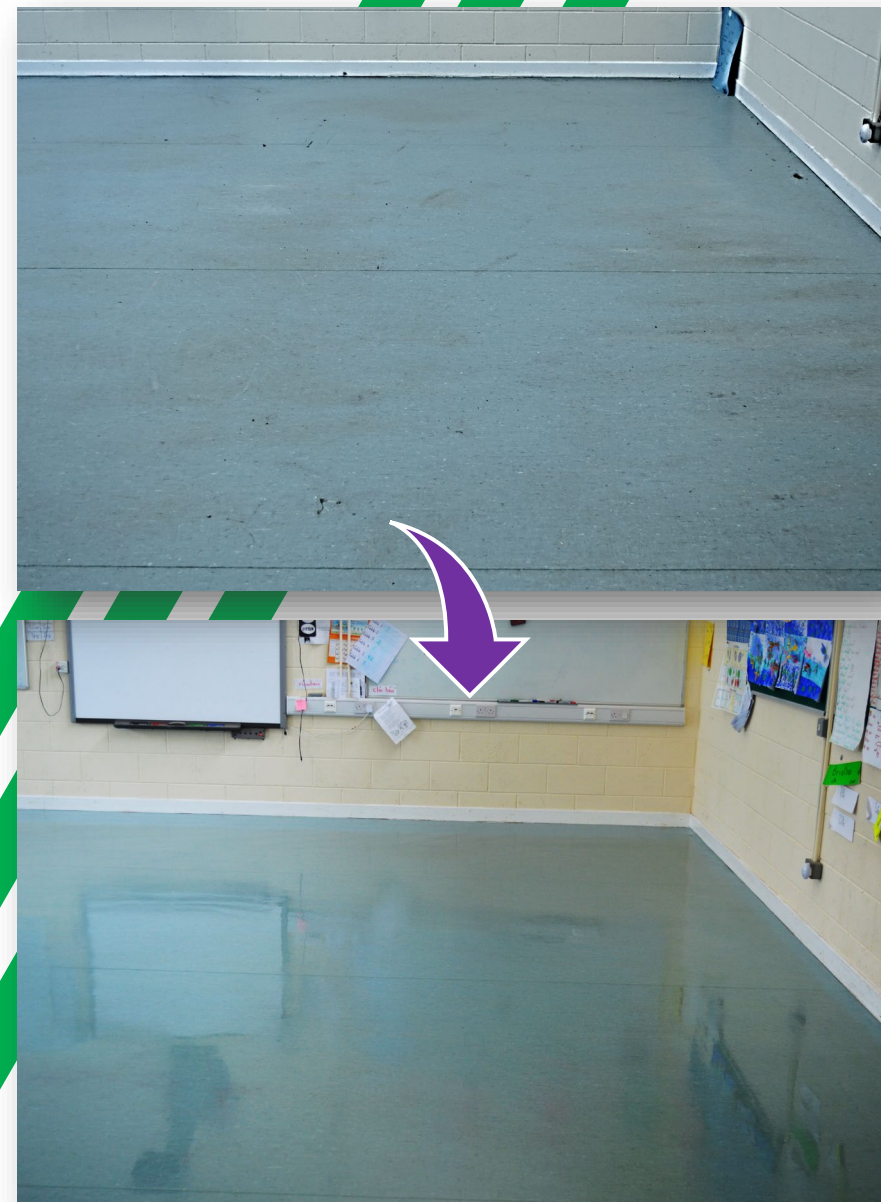

COSTS LESS THAN A NEW FLOOR

Installing a new floor is an expensive undertaking. Besides the time, energy, consultancy & admin costs to plan it, you also have the expense of removing your old floor AND the installation of the new floor to pay for and then costly maintenance to look forward to.

With an SMC hard floor restoration there's no need to remove an old floor, buy new materials, pay for builders, architects, planners, or admin staff AND they're far easier and cheaper to maintain.

It's a bit of a no brainer really.